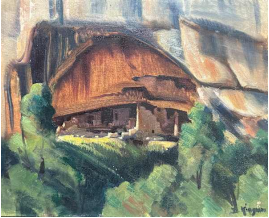

Mesa Verde Cave Dwelling

Eugene Kingman

16 x 20 in

Inv #: 53