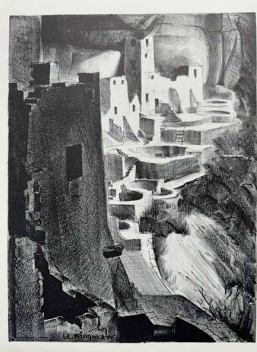

Cliff Palace (Mesa Verde National Park)

Eugene Kingman

12 x 9 in

Inv #: 69-L